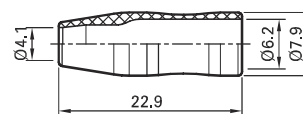

## SK-IP

Push-on insulating sleeve.

Order No.	Type	*Colours
68.9514-*	SK-IP	23 28

## AB200

Test clip with steel jaws especially for connections to ground rails and thick cables. For increased safety when making connec-

tions, the jaws are insulated on the outside. Ø 4 mm rigid socket in handle accepting

spring-loaded Ø 4 mm plugs with rigid insulating sleeve.

Order No.	Type	Rated voltage/current		*Colours
66.9474-*	AB200	1000 V, CAT IV / 20 A	Ni CE cUL US LISTED	21 22 23 28

## GH200 GH284

Ø 2 mm Reference lead with hook clip (length 15 cm).

Order No.	Type	Rated voltage	Lead cross section		Lead length [cm]	Colour
68.9486-01521	GH200	1000 V, CAT II (600 V, CAT III)	0.50 mm <sup>2</sup>	SIL CE cUL US LISTED	015	21
68.9519-01521	GH284	1000 V, CAT III (600 V, CAT IV)	0.50 mm <sup>2</sup>	SIL CE cUL US LISTED	015	21