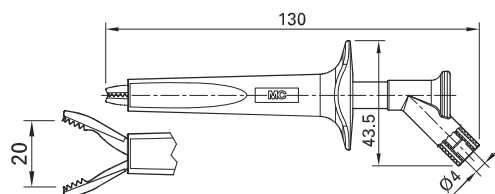

## SK-IP

Push-on insulating sleeve.

Order No.	Type	*Colours
68.9514-*	SK-IP	23 28

## AB200

Test clip with steel jaws especially for connections to ground rails and thick cables. For increased safety when making connec-

tions, the jaws are insulated on the outside. Ø 4 mm rigid socket in handle accepting

spring-loaded Ø 4 mm plugs with rigid insulating sleeve.

Order No.	Type	Rated voltage/current		*Colours
66.9474-*	AB200	1000 V, CAT IV / 20 A	Ni CE cUL US LISTED	21 22 23 28

## GH200 GH284

Ø 2 mm Reference lead with hook clip (length 15 cm).

Order No.	Type	Rated voltage	Lead cross section		Lead length [cm]	Colour
68.9486-01521	GH200	1000 V, CAT II (600 V, CAT III)	0.50 mm <sup>2</sup>	SIL CE cUL US LISTED	015	21
68.9519-01521	GH284	1000 V, CAT III (600 V, CAT IV)	0.50 mm <sup>2</sup>	SIL CE cUL US LISTED	015	21