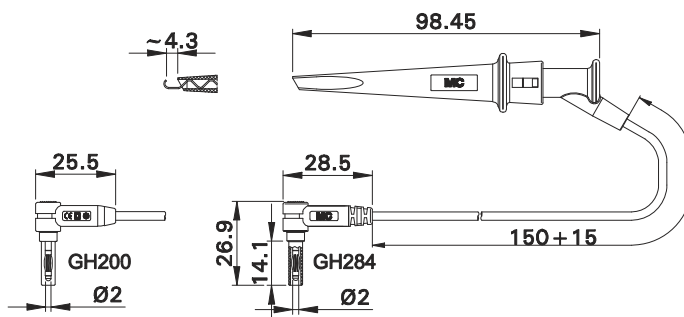

## SK-IP

Push-on insulating sleeve.

Order No.	Type	*Colours
68.9514-*	SK-IP	23 28

## AB200

Test clip with steel jaws especially for connections to ground rails and thick cables. For increased safety when making connec-

tions, the jaws are insulated on the outside. Ø 4 mm rigid socket in handle accepting

spring-loaded Ø 4 mm plugs with rigid insulating sleeve.

Order No.	Type	Rated voltage/current		*Colours
66.9474-*	AB200	1000 V, CAT IV / 20 A	Ni CE cUL US LISTED	21 22 23 28

## GH200 GH284

Ø 2 mm Reference lead with hook clip (length 15 cm).

Order No.	Type	Rated voltage	Lead cross section		Lead length [cm]	Colour
68.9486-01521	GH200	1000 V, CAT II (600 V, CAT III)	0.50 mm <sup>2</sup>	SIL CE cUL US LISTED	015	21
68.9519-01521	GH284	1000 V, CAT III (600 V, CAT IV)	0.50 mm <sup>2</sup>	SIL CE cUL US LISTED	015	21